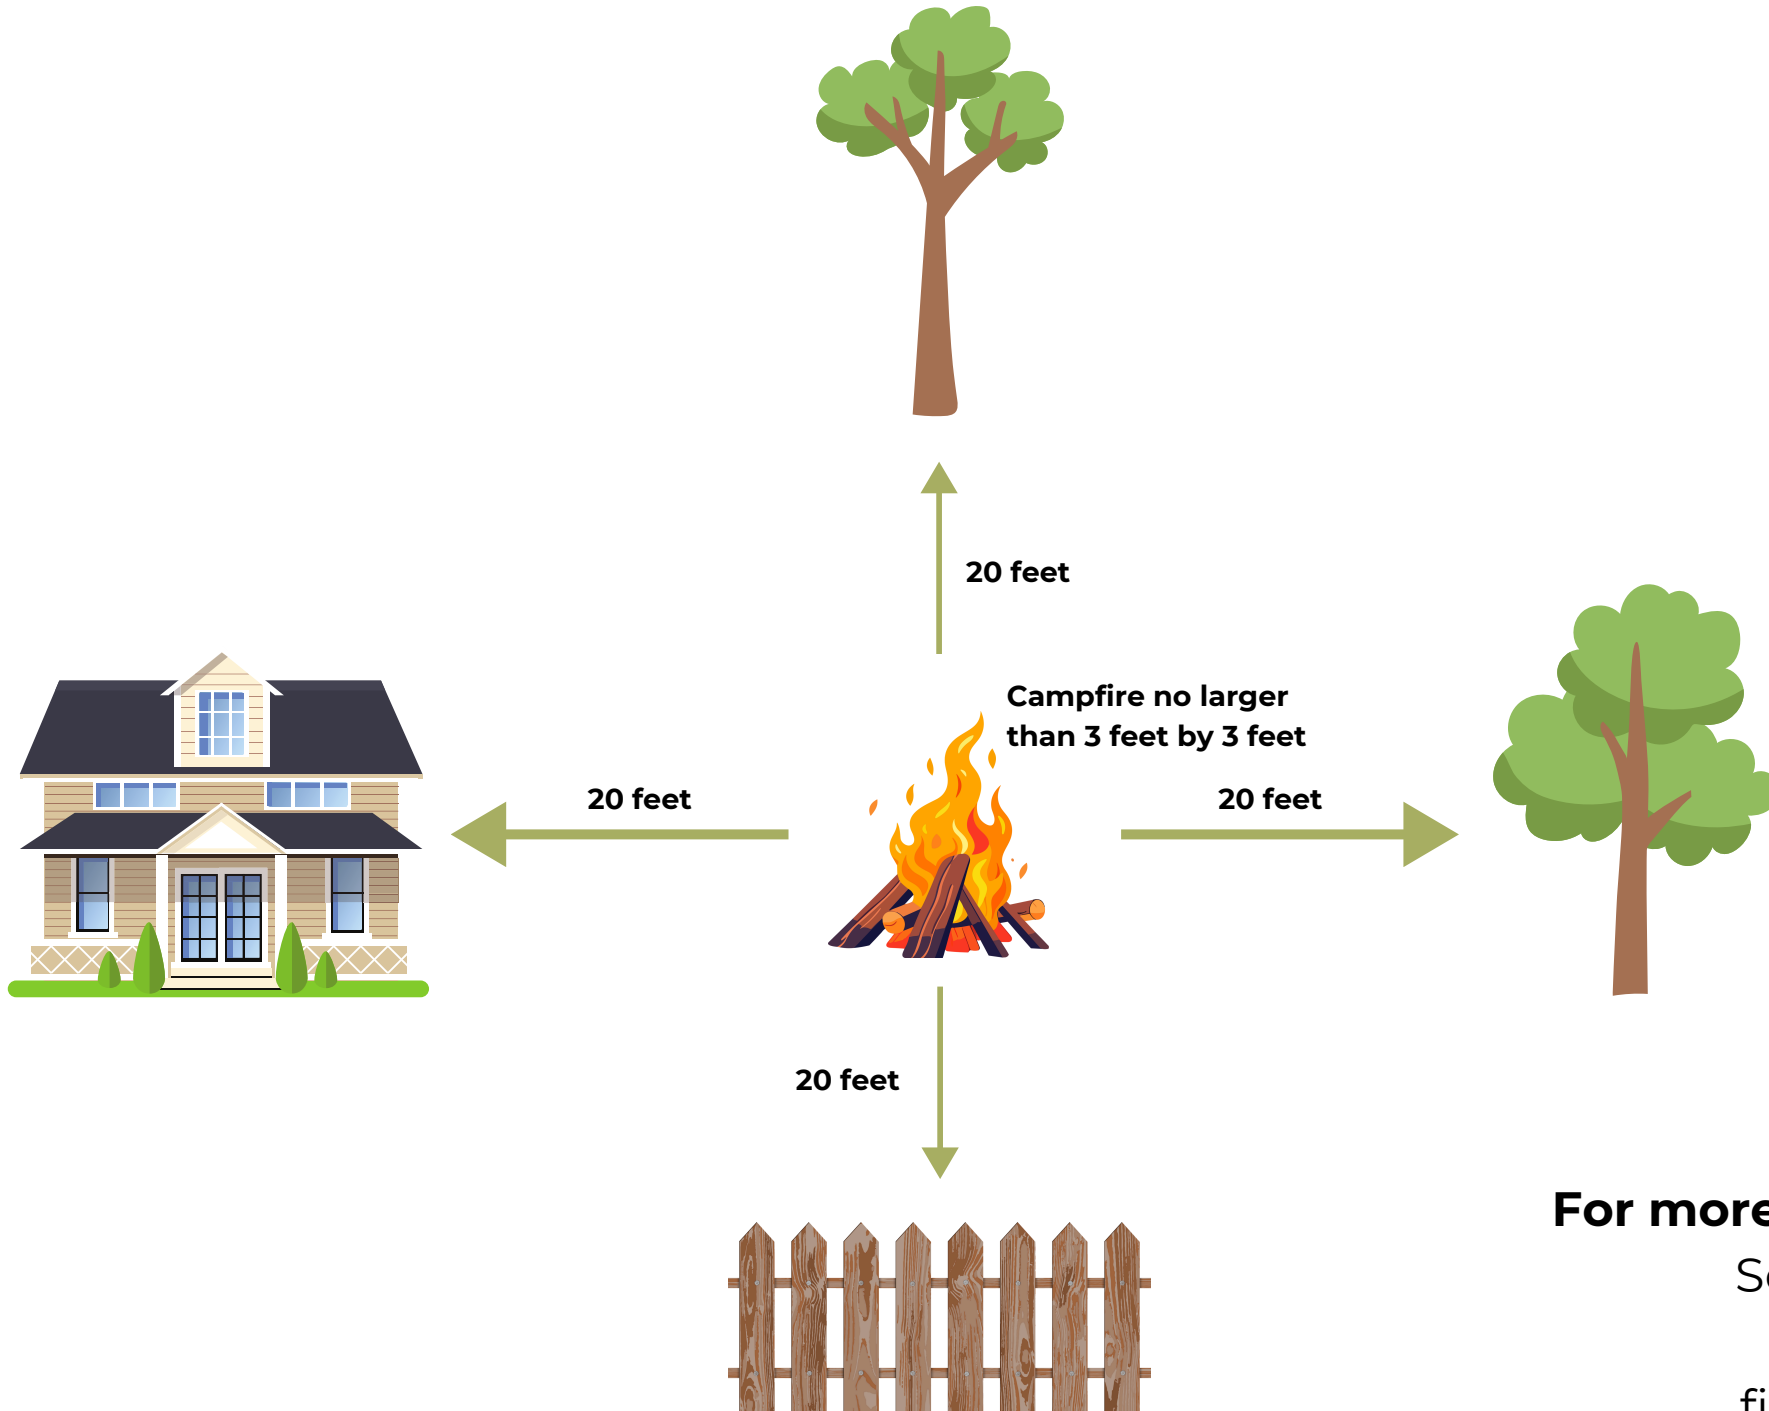

Explaining the 1:10 Fire Safe Ratio

Outdoor Fire Containers & Campfires **MUST:**

- ✓ follow the 1:10 Fire Safe Ratio, as set out in the Open Air Burning By-law
- ✓ be no larger than 3 feet in all directions
- ✓ be attended by an adult, at all times
- ✓ have extinguishing agent located nearby (ie. water hose, water bucket, etc.)

DO NOT:

- ✗ burn when wind speed exceeds 15km/hr
- ✗ burn noxious materials, leaves, grass clippings or compost
- ✗ burn in a built up area, as defined in By-law
- ✗ burn during a burn ban

For more information, contact: